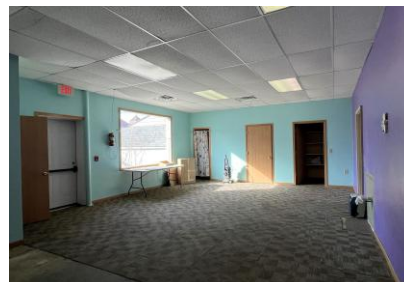

For more information call or stop in at Mayberry Realty
Tom Mayberry Cell Phone (507) 317-0788
Gary Sturm Cell Phone (507) 327-6246
Kelly Brown Cell Phone (507) 317-5590

Visit our webpage at www.mayberryrealty.net
Remarks: The information on this sheet is believed to be accurate, but we are not responsible for any errors regarding this information.