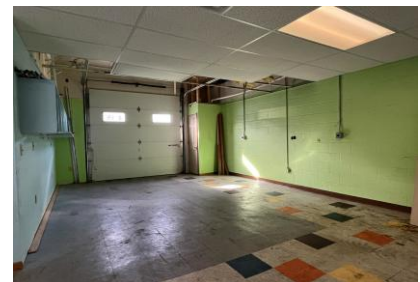

For more information call or stop in at Mayberry Realty
Tom Mayberry Cell Phone (507) 317-0788
Gary Sturm Cell Phone (507) 327-6246
Kelly Brown Cell Phone (507) 317-5590

Visit our webpage at www.mayberryrealty.net
Remarks: The information on this sheet is believed to be accurate, but we are not responsible for any errors regarding this information.